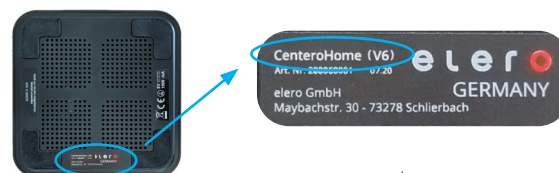

### The hardware version of the Centro Home box can be seen on the type plate on the back of the box:

Only if the addition „(V6)“ is present in the designation „Centro Home“ on the type plate, all devices in this compatibility list can be integrated into the Centro Home NXT („V5 + V6“).<sup>+</sup>  
If this addition is missing, the compatibility is limited to the devices marked with „V5“ are limited!