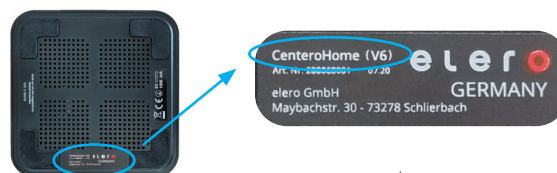

The hardware version of the Centro Home box can be seen on the type plate on the back of the box:

Only if the addition „(V6)“ is present in the designation „Centro Home“ on the type plate, all devices in this compatibility list can be integrated into the Centro Home NXT („V5 + V6“).⁺
If this addition is missing, the compatibility is limited to the devices marked with „V5“ are limited!